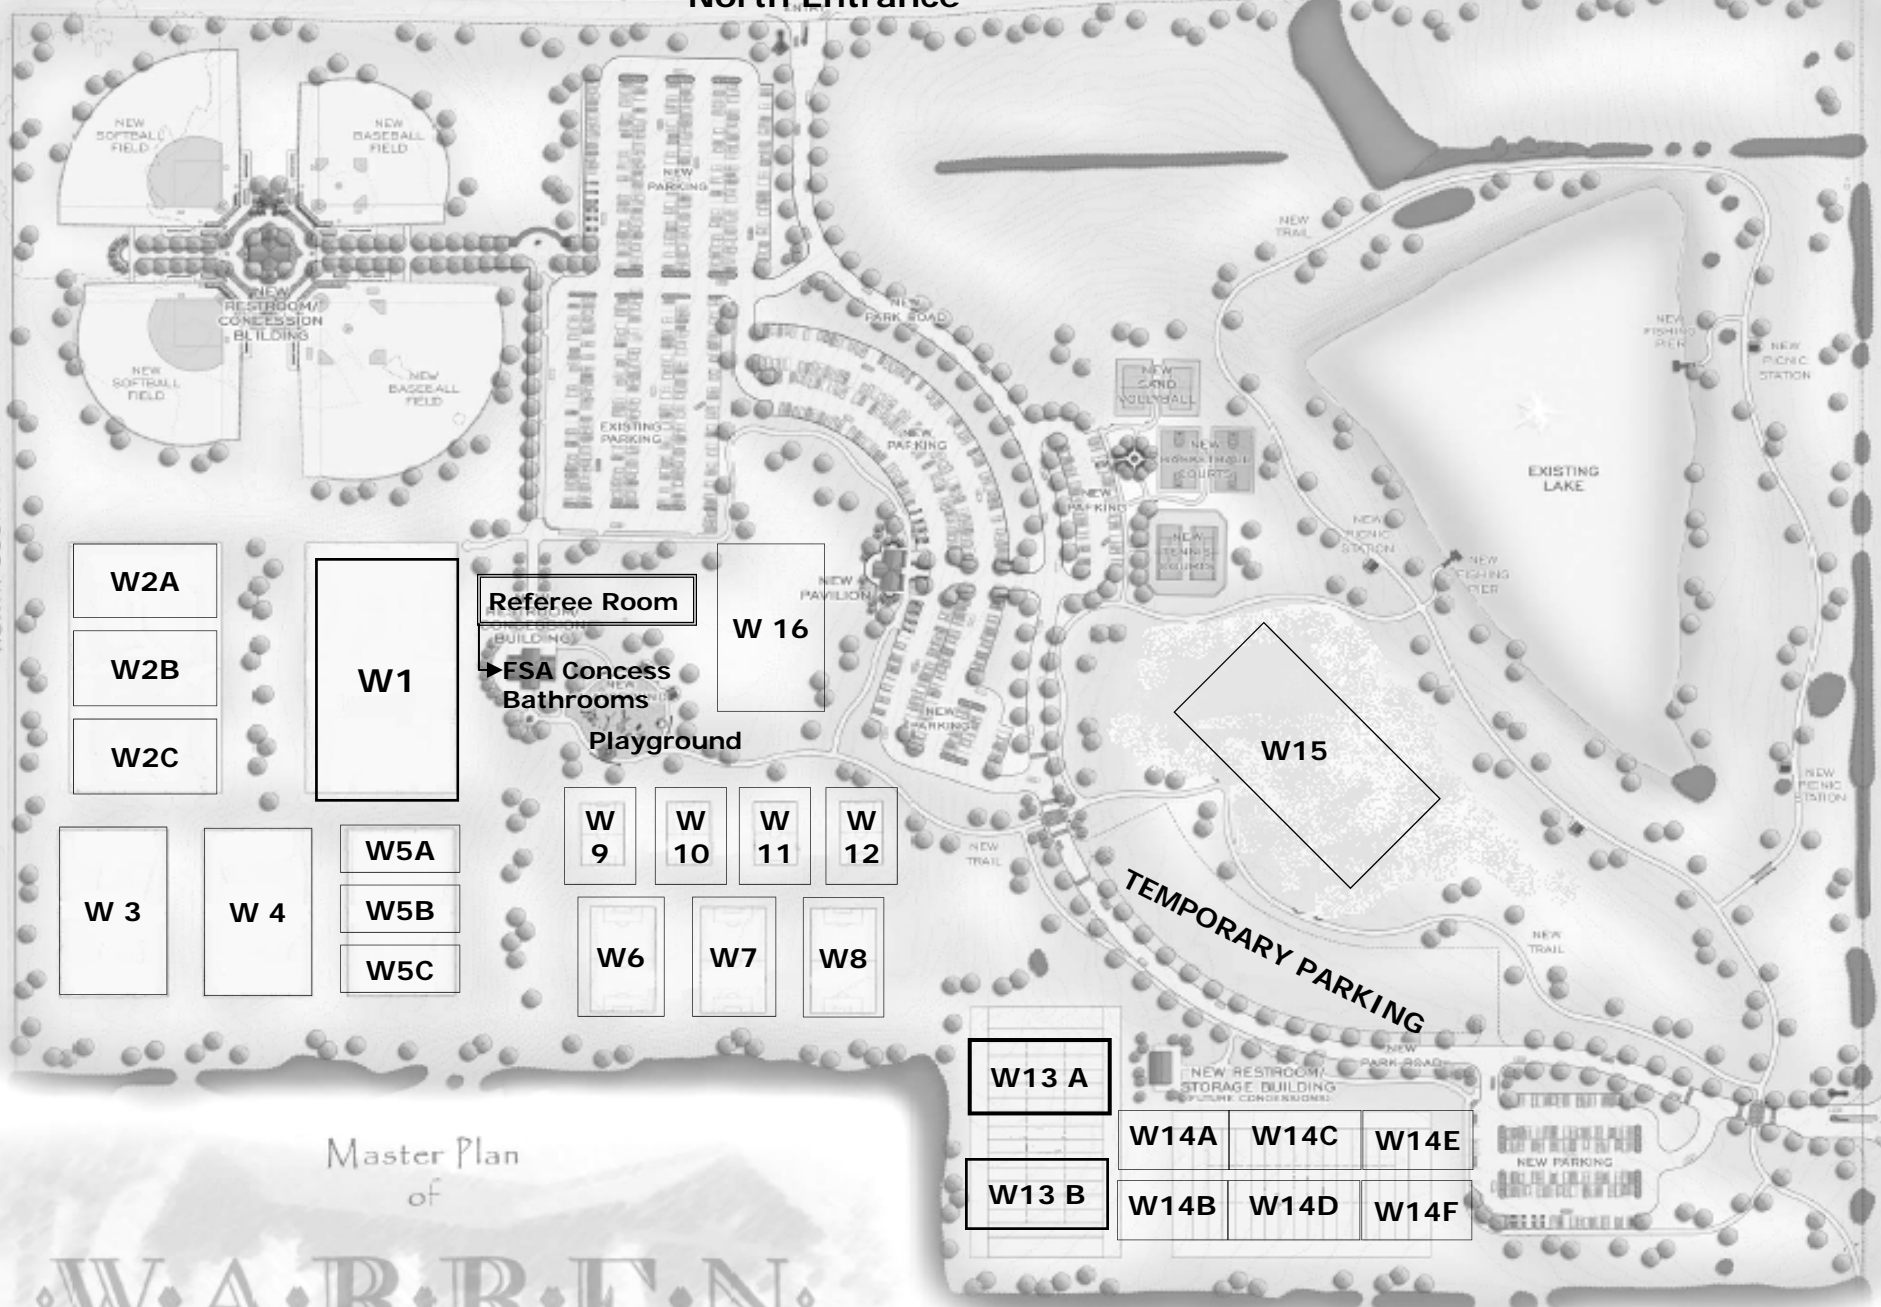

North Entrance

EL DORADO PARKWAY

NORTH COUNTY ROAD

ROGERS ROAD

East Entrance

W2A

W2B

W2C

W1

Referee Room

FSA Concess
Bathrooms

Playground

W 16

W 9

W 10

W 11

W 12

W6

W7

W8

W15

TEMPORARY PARKING

W13 A

W13 B

CITY OF FRISCO
parks & recreation department

Frisco Soccer—Spring 2007 Warren Field Map

Do not park on
North County Road or Sunflower Way