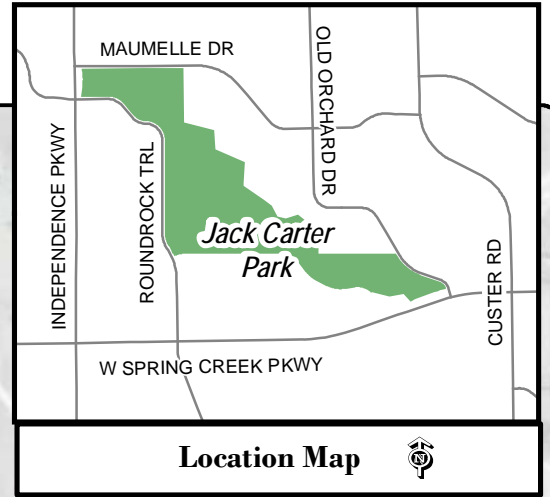

Plano - Spring Sports 2011  
**Jack Carter Park**  
 2800 Maumelle Drive

C:\Athletics\2011 Spring\MXD\Jack Carter Park 2011 spring.mxd Tina B. 1-24-2011

Note: This map is for abstract purposes only. Map is void after May 15, 2011.

\*Field use by schedule or reservation only.

PLEASE...do not park on streets and respect neighborhood integrity.