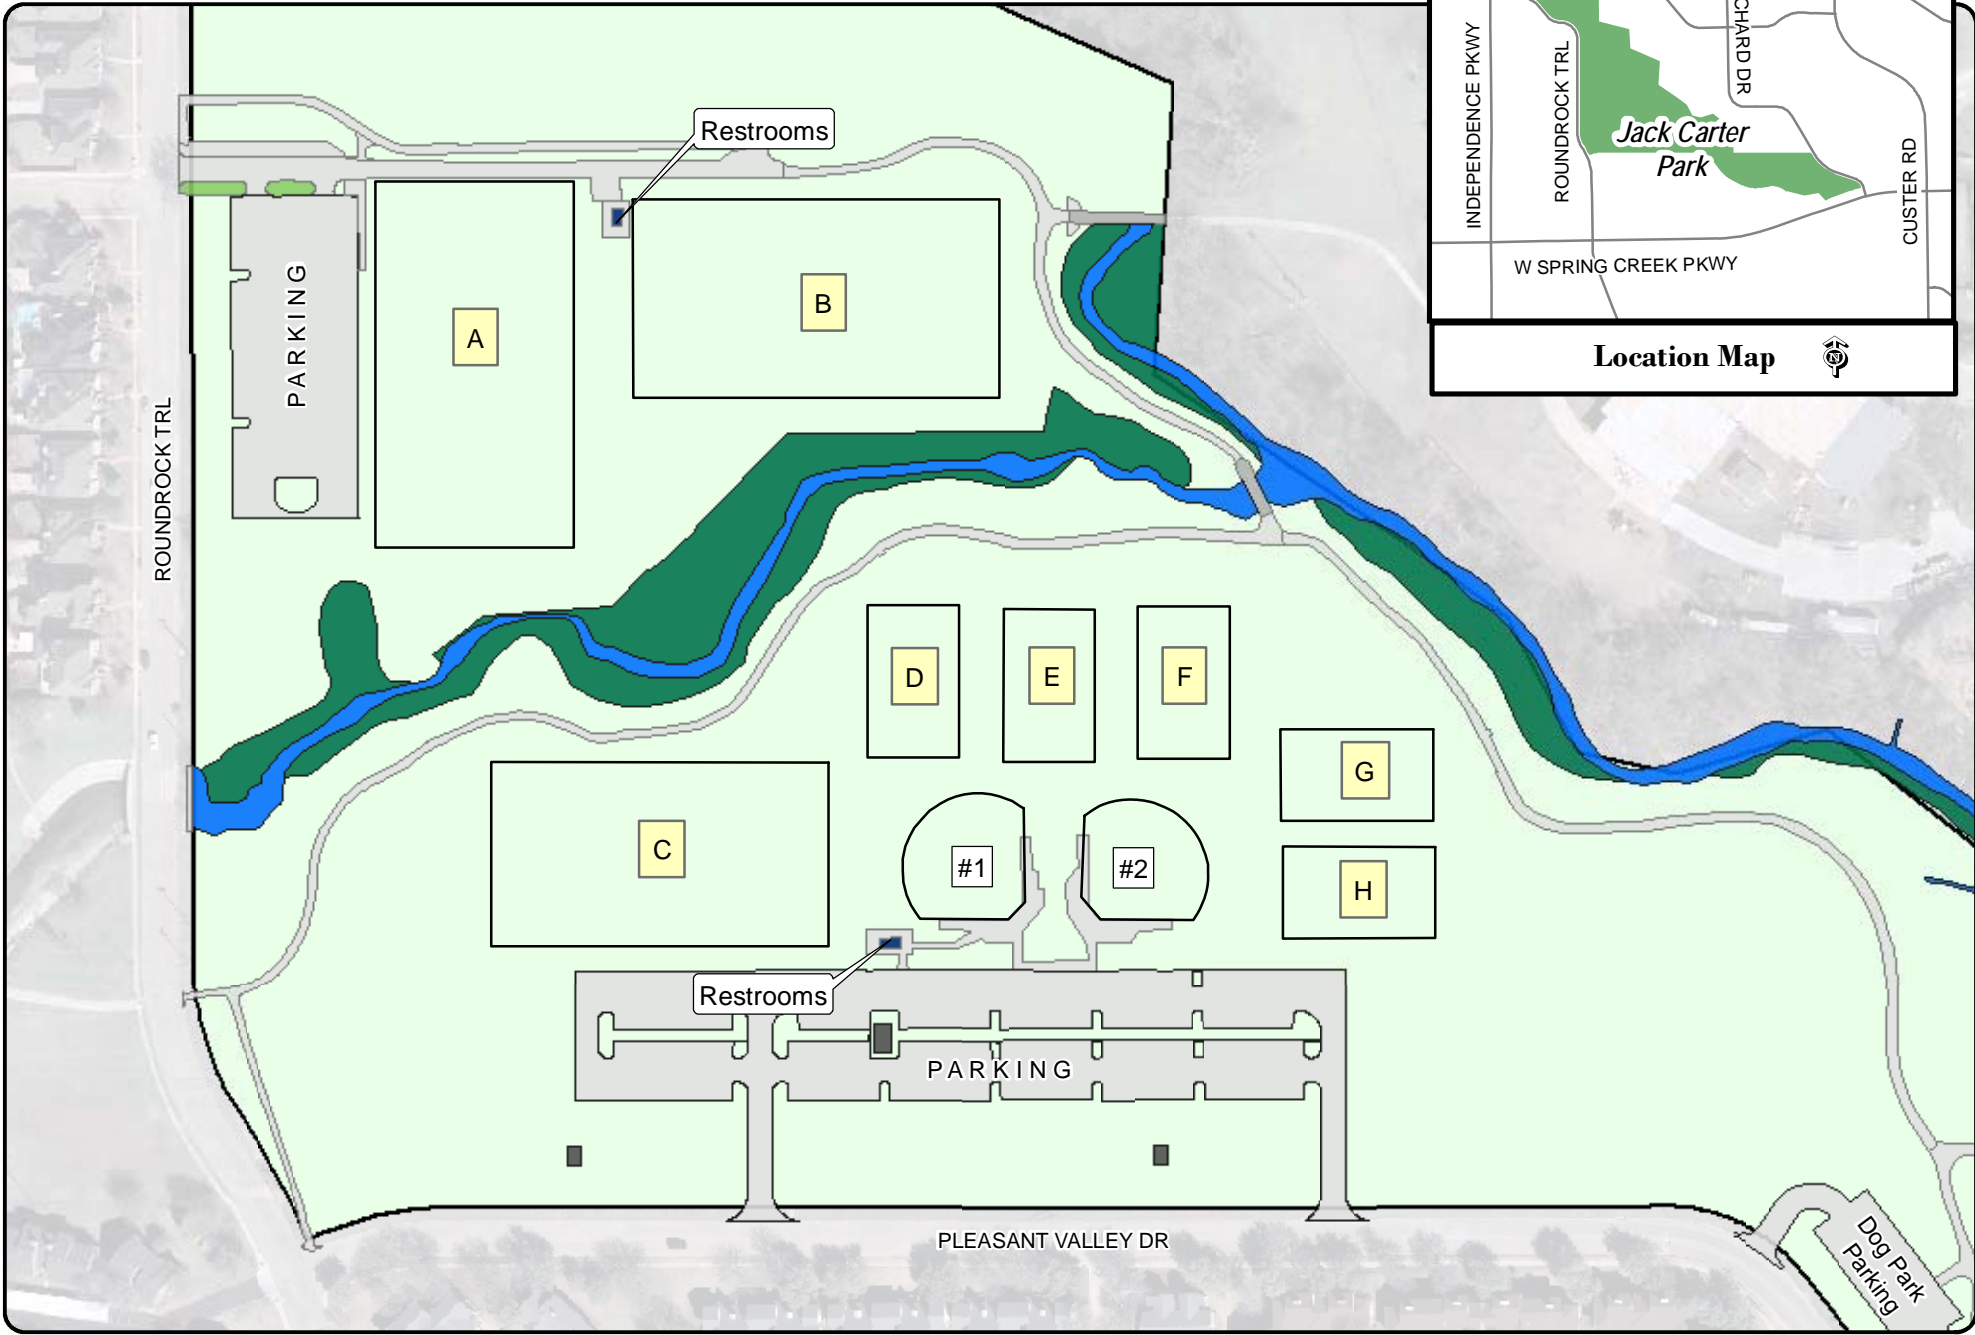

Plano - Spring Sports 2011  
**Jack Carter Park**  
 2800 Maumelle Drive

C:\Athletics\2011 Spring\MXD\Jack Carter Park 2011 spring.mxd Tina B. 1-24-2011

Note: This map is for abstract purposes only. Map is void after May 15, 2011.

\*Field use by schedule or reservation only.

PLEASE...do not park on streets and respect neighborhood integrity.