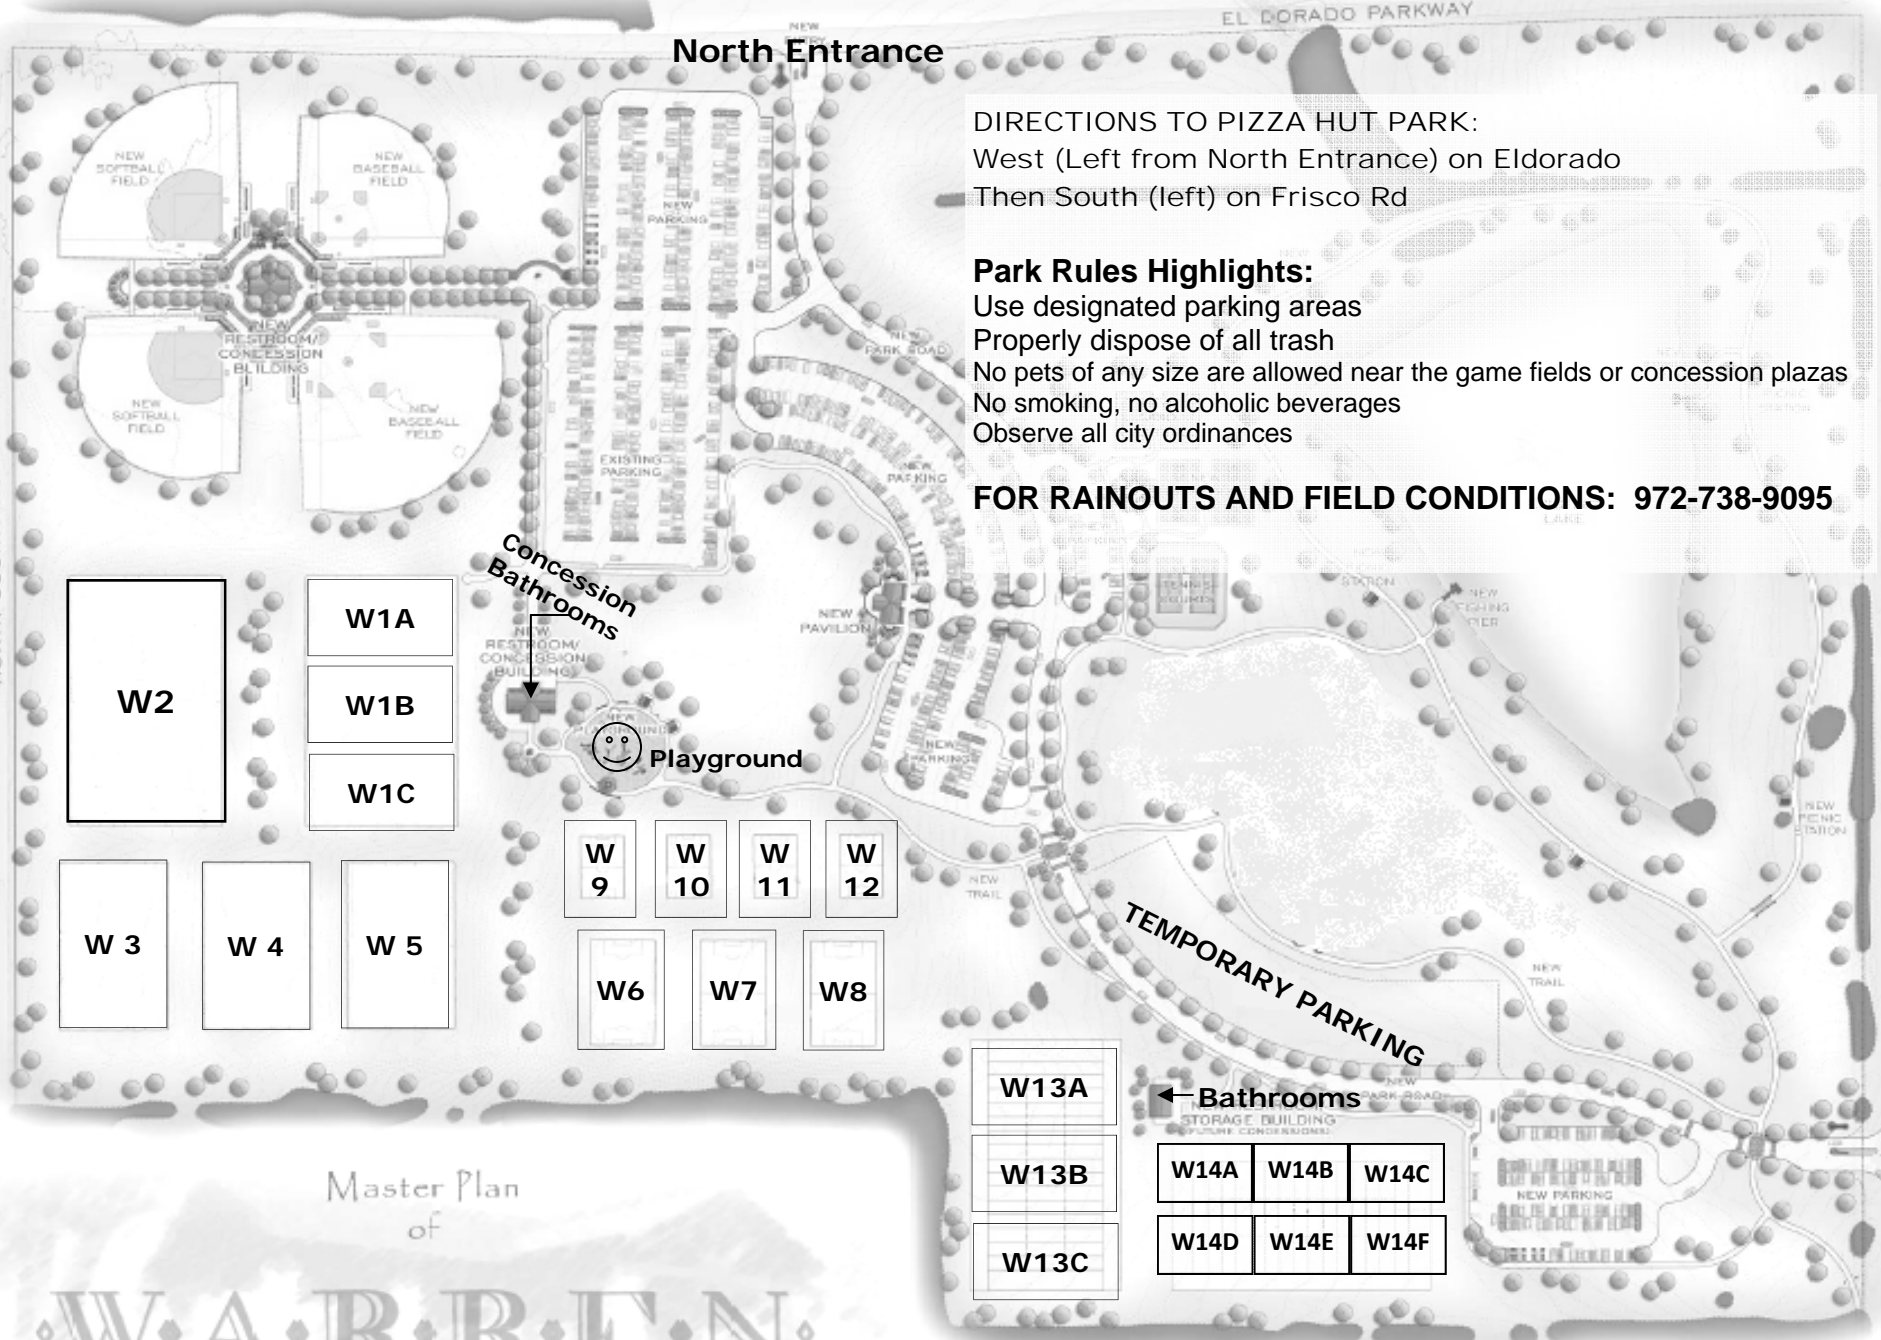

← Eldorado Parkway

North Entrance

DIRECTIONS TO PIZZA HUT PARK:
West (Left from North Entrance) on Eldorado
Then South (left) on Frisco Rd

Park Rules Highlights:

- Use designated parking areas
- Properly dispose of all trash
- No pets of any size are allowed near the game fields or concession plazas
- No smoking, no alcoholic beverages
- Observe all city ordinances

FOR RAINOUTS AND FIELD CONDITIONS: 972-738-9095

North County Road

NO PARKING, NOT STOPPING, NO DROP OFFS!
Do not park on neighborhood streets!

W2

W1A
W1B
W1C

W 3

W 4

W 5

Concession
Bathrooms

W 9 W 10 W 11 W 12

W6 W7 W8

W13A
W13B
W13C

← Bathrooms

W14A W14B W14C
W14D W14E W14F

East Entrance

WARREN SPORTS COMPLEX

CITY OF FRISCO
parks & recreation department

Warren Sports Complex Field Map—Soccer Spring 2011

7599 Eldorado Parkway, Frisco, TX 75034
Do not park on North County Road or Sunflower Way