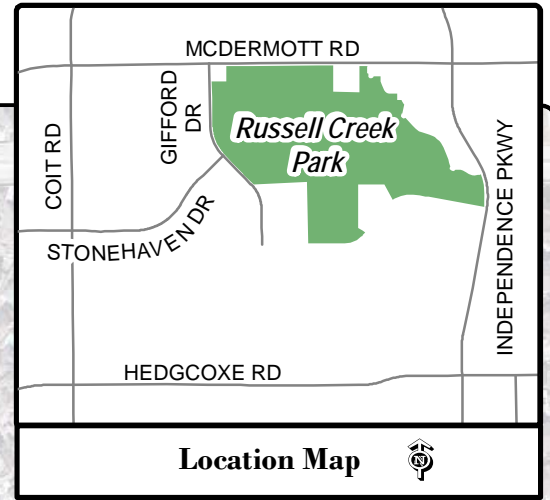

Plano - Spring Sports 2011  
**Russell Creek Park**  
 3500 McDermott Road

C:\Athletics\2011 Spring\MXD\Russell Creek 2011 spring.mxd Tina B 1-24-2011

Note: This map is for abstract purposes only. Map is void after May 15, 2011.

\*Field use by schedule or reservation only.

PLEASE...do not park on streets and respect neighborhood integrity.