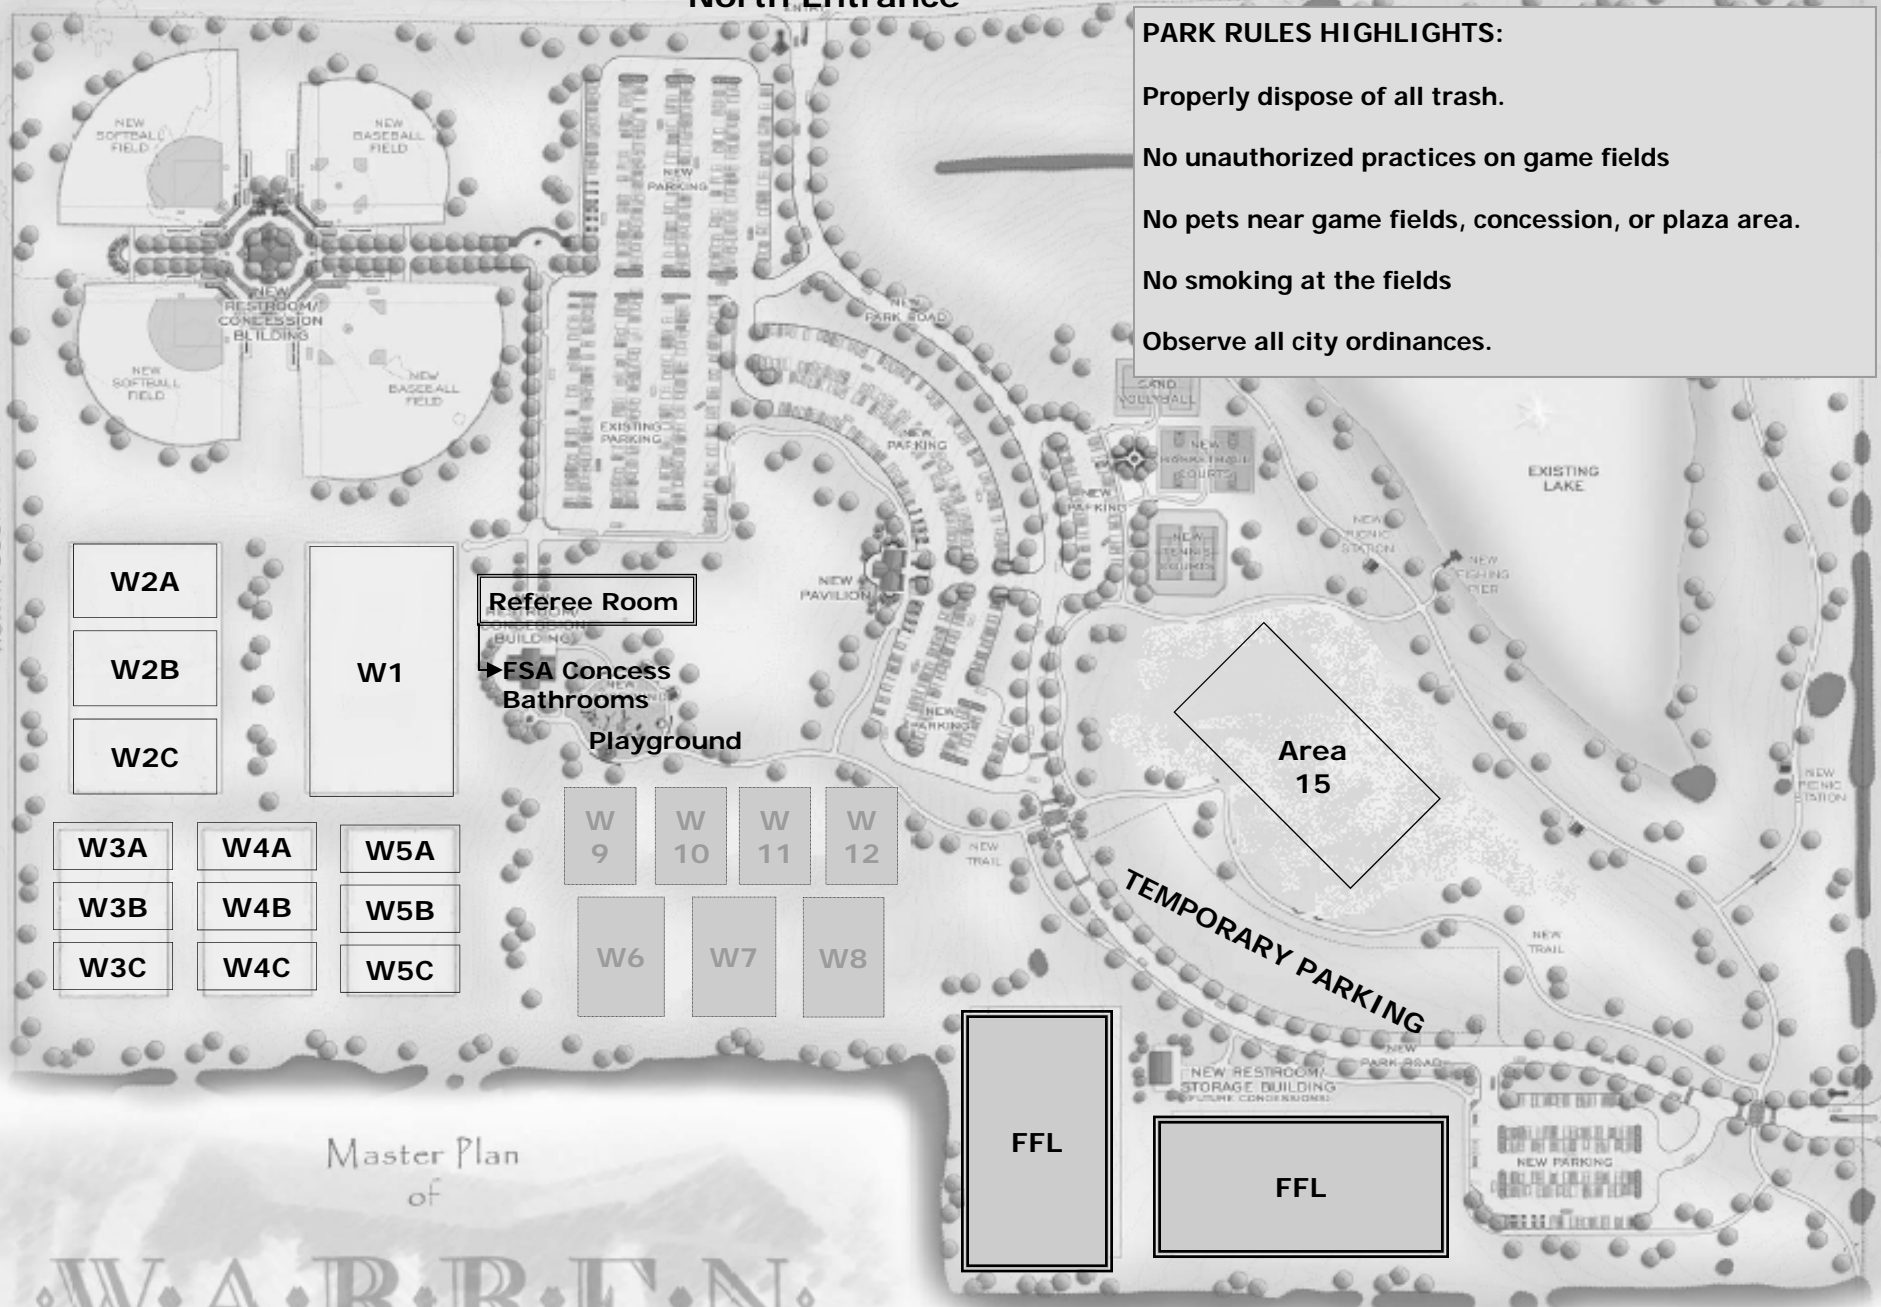

North Entrance

EL DORADO PARKWAY

PARK RULES HIGHLIGHTS:

Properly dispose of all trash.

No unauthorized practices on game fields

No pets near game fields, concession, or plaza area.

No smoking at the fields

Observe all city ordinances.

NORTH COUNTY ROAD

ROGERS ROAD

East Entrance

Master Plan
of
WARREN
SPORTS COMPLEX

CITY OF FRISCO
parks & recreation department

Frisco Soccer—Fall 2007 Warren Field Map

Do not park on
North County Road or Sunflower Way