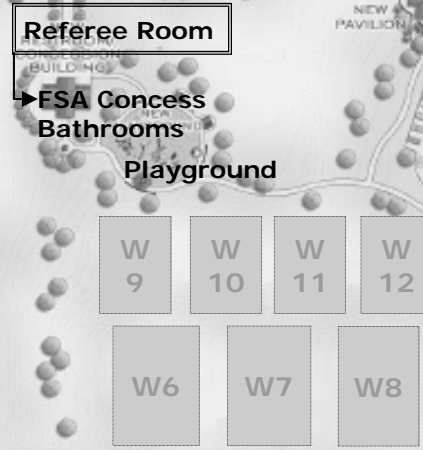

North Entrance

EL DORADO PARKWAY

PARK RULES HIGHLIGHTS:

Properly dispose of all trash.

No unauthorized practices on game fields

No pets near game fields, concession, or plaza area.

No smoking at the fields

Observe all city ordinances.

NORTH COUNTY ROAD

ROGERS ROAD

East Entrance

Master Plan
of
WARREN
SPORTS COMPLEX

CITY OF FRISCO
parks & recreation department

Frisco Soccer—Fall 2007 Warren Field Map

Do not park on
North County Road or Sunflower Way